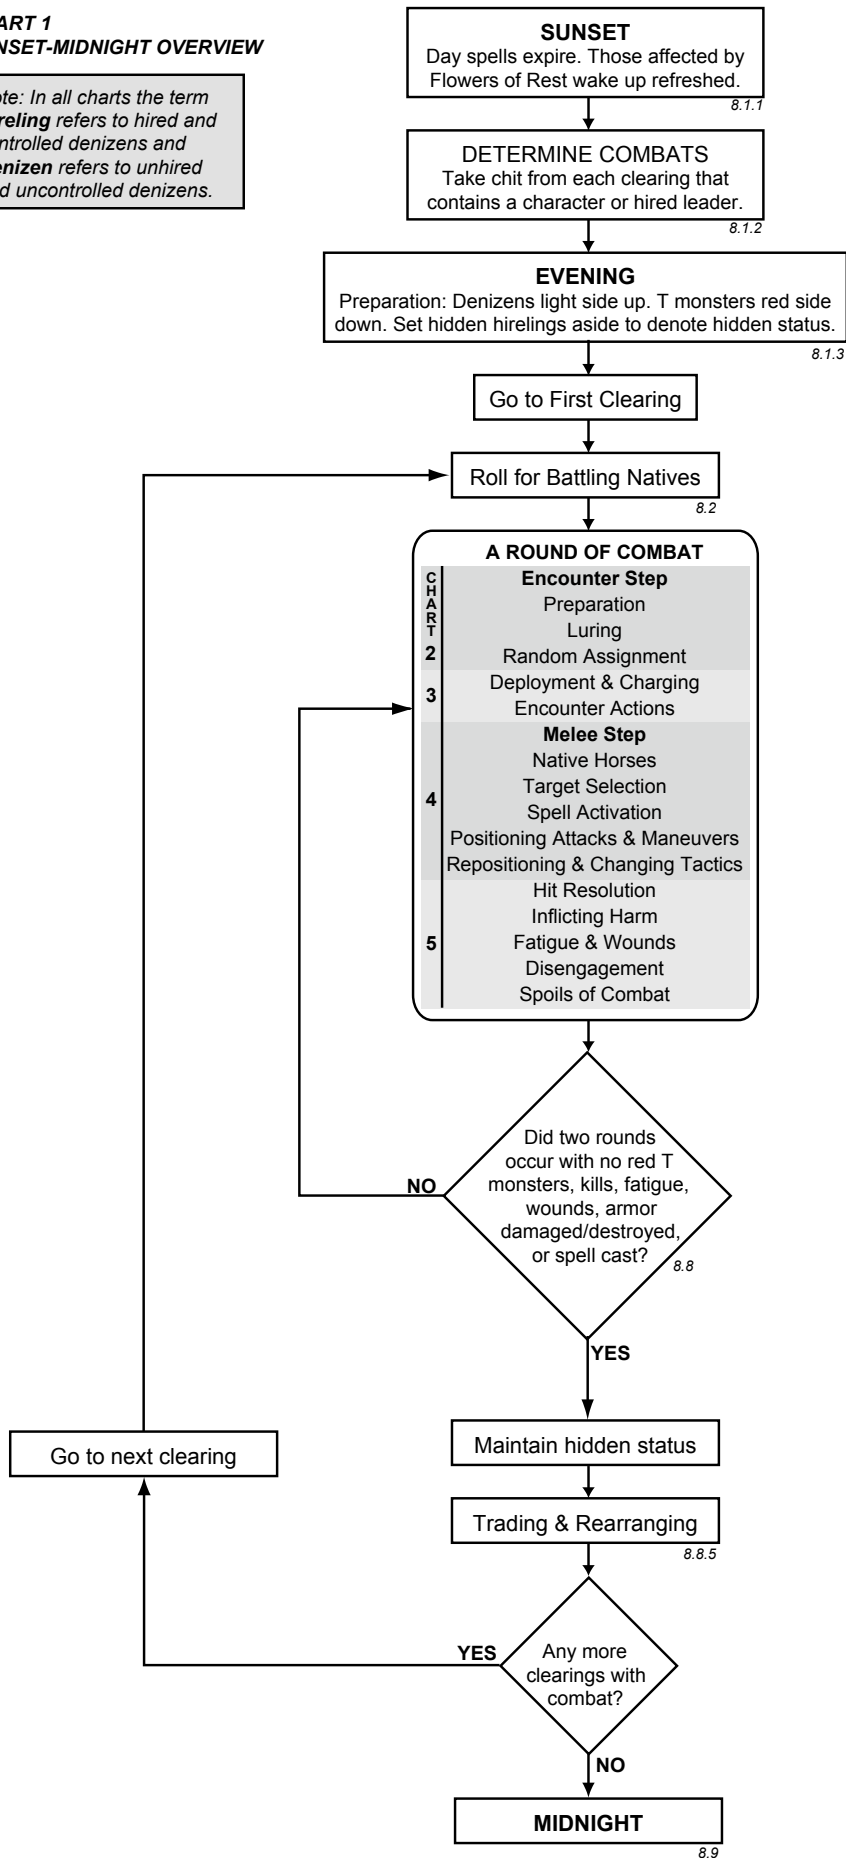

**CHART 1
SUNSET-MIDNIGHT OVERVIEW**

Note: In all charts the term Hireling refers to hired and controlled denizens and Denizen refers to unhired and uncontrolled denizens.

**CHART 2
EVENING START THROUGH
RANDOM ASSIGNMENT**

Note: In all charts the term **Hireling** refers to hired and controlled denizens and **Denizen** refers to unhired and uncontrolled denizens.

**CHART 3
DEPLOYMENT & CHARGING
THROUGH ENCOUNTER ACTIONS**

Note: In all charts the term **Hireling** refers to hired and controlled denizens and **Denizen** refers to unhired and uncontrolled denizens.

CHART 4
MELEE STEP UP TO ATTACK RESOLUTION

Note: In all charts the term **Hireling** refers to hired and controlled denizens and **Denizen** refers to unhired and uncontrolled denizens.