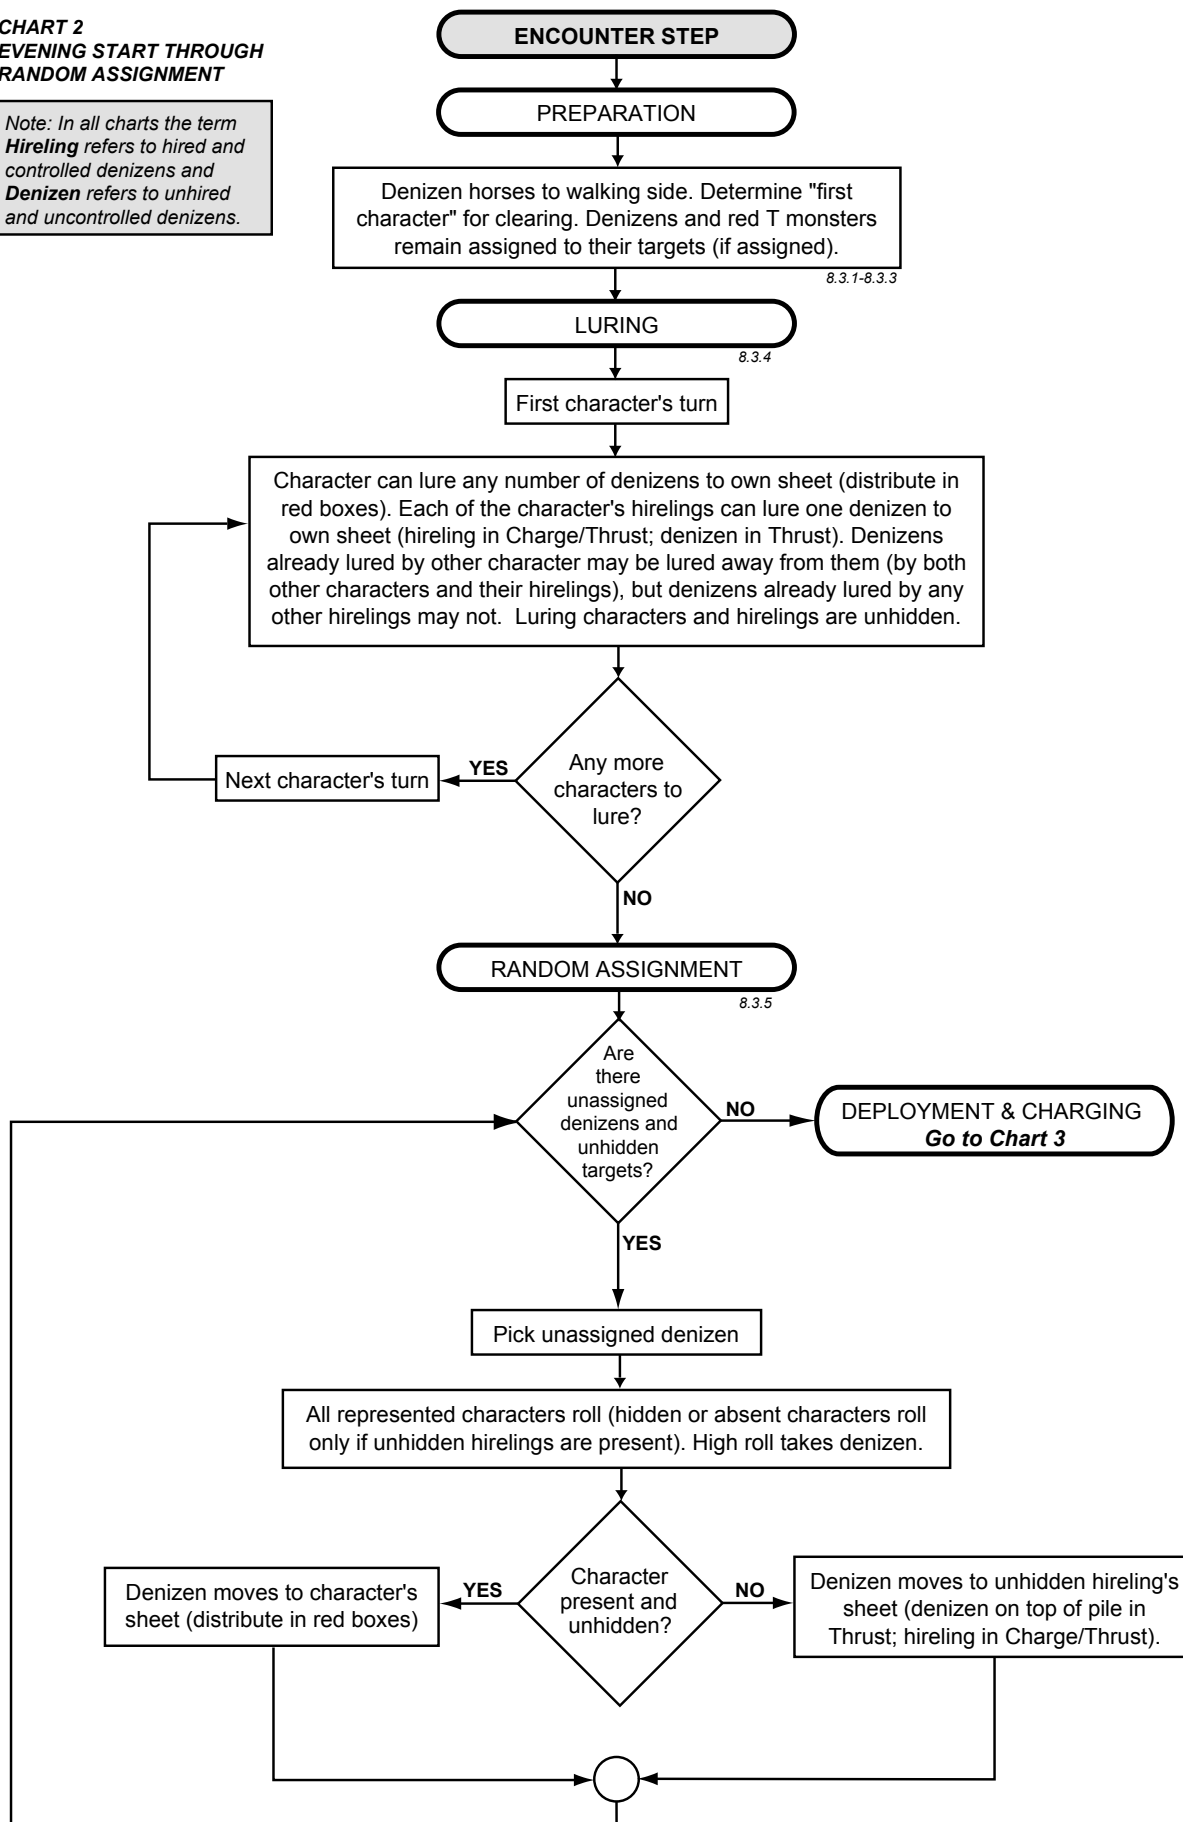

**CHART 1
SUNSET-MIDNIGHT OVERVIEW**

Note: In all charts the term Hireling refers to hired and controlled denizens and Denizen refers to unhired and uncontrolled denizens.

**CHART 2
EVENING START THROUGH
RANDOM ASSIGNMENT**

Note: In all charts the term **Hireling** refers to hired and controlled denizens and **Denizen** refers to unhired and uncontrolled denizens.

**CHART 3
DEPLOYMENT & CHARGING
THROUGH ENCOUNTER ACTIONS**

Note: In all charts the term **Hireling** refers to hired and controlled denizens and **Denizen** refers to unhired and uncontrolled denizens.

CHART 4
MELEE STEP UP TO ATTACK RESOLUTION

Note: In all charts the term **Hireling** refers to hired and controlled denizens and **Denizen** refers to unhired and uncontrolled denizens.