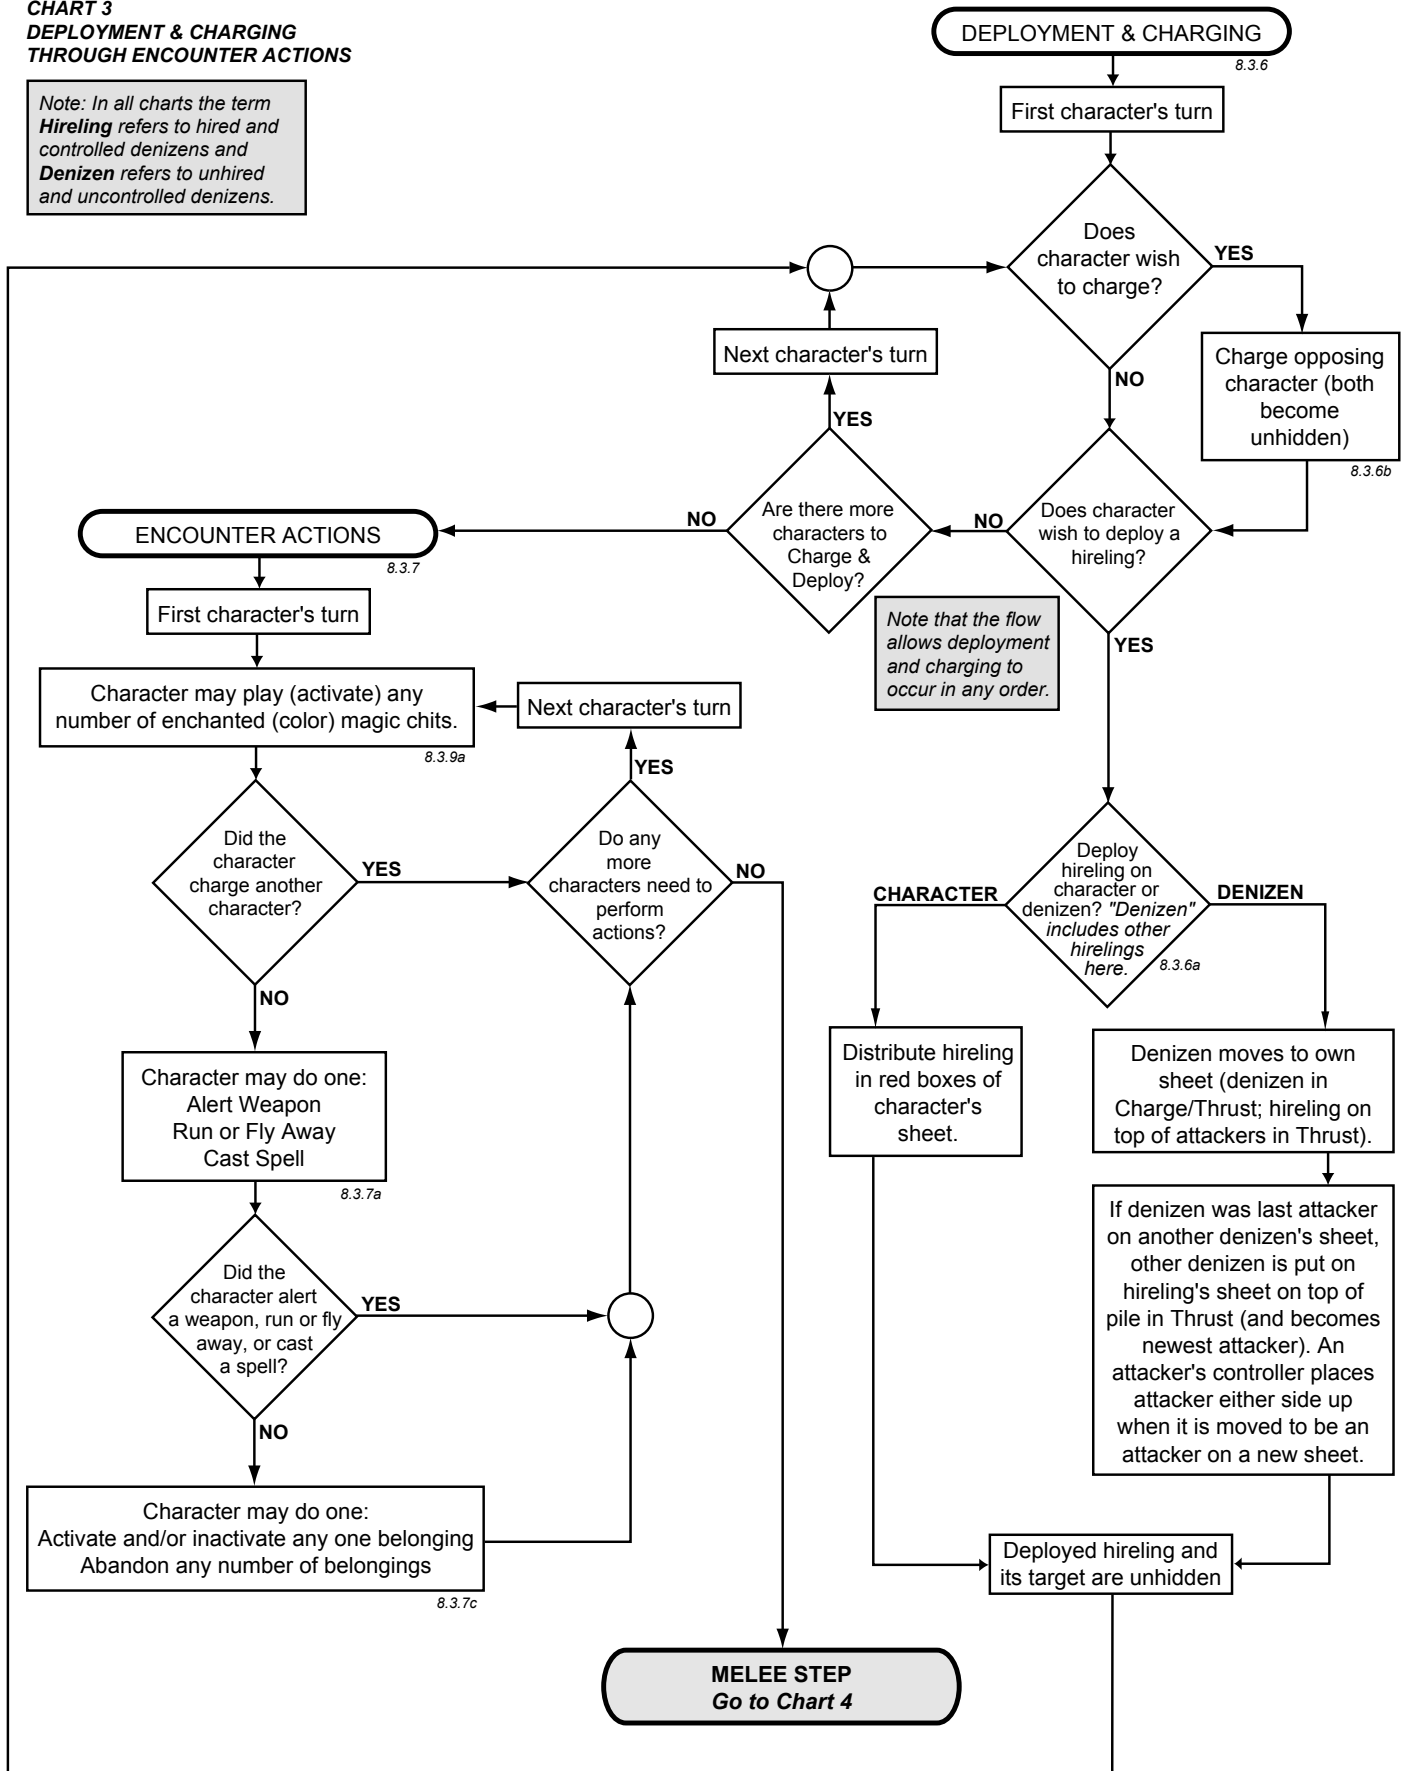

**CHART 1
SUNSET-MIDNIGHT OVERVIEW**

Note: In all charts the term Hireling refers to hired and controlled denizens and Denizen refers to unhired and uncontrolled denizens.

**CHART 2
EVENING START THROUGH
RANDOM ASSIGNMENT**

Note: In all charts the term **Hireling** refers to hired and controlled denizens and **Denizen** refers to unhired and uncontrolled denizens.

**CHART 3
DEPLOYMENT & CHARGING
THROUGH ENCOUNTER ACTIONS**

Note: In all charts the term **Hireling** refers to hired and controlled denizens and **Denizen** refers to unhired and uncontrolled denizens.

CHART 4
MELEE STEP UP TO ATTACK RESOLUTION

Note: In all charts the term **Hireling** refers to hired and controlled denizens and **Denizen** refers to unhired and uncontrolled denizens.